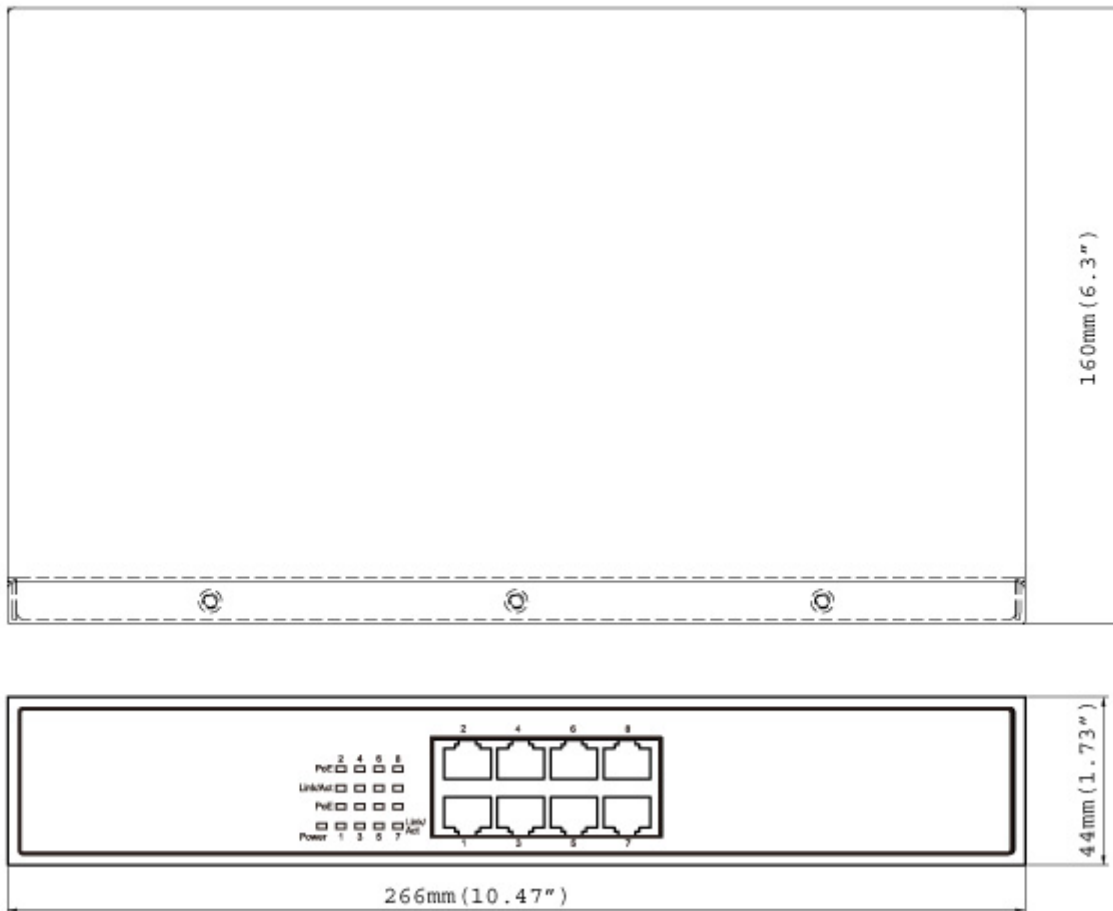

## GV-POE0800 8-Port 802.3at PoE Switch

- 8-port 10/100BaseTX, PSE/Power over Ethernet Ports
- IEEE 802.3at Compliant (8 Ports at Full 15.4 W)
- Max. 130 W power consumption
- Auto-MDI/MDI-X
- Auto-Negotiation
- Non-Blocking
- 11" Metal Case
- Up to 7 GV-IP Cameras support

### Introduction

The GV-POE0800 is a 8-port 10/100BaseTX, PSE Desktop PoE Fast Ethernet Switch that is designed for small or medium network environment to strengthen its network connection. The switch supports IEEE 802.3at Power over Ethernet standard, up to 30 W per port maximum 130 W power consumption per system, there is no special network cable required for connect your powered devices (PD), such as IP cameras. The switch is designed for small or medium network environment to strengthen its network connection and efficiency. It also gives you the option of installing it in a 19" cabinet with a rack mount kit or underneath a desk.

### SPECIFICATIONS

Ports		
Number of Ports	8 ports (Fast Ethernet 10/100BaseTX, IEEE 802.3at PSE)	
Performance		
MAC Address	4 K	
Buffer Memory	1.625 M bits	
Transmission Method	Store and Forward	
Transmission Media	10BaseT Cat. 3, 4, 5 UTP/STP 100BaseTX Cat. 5 UTP/STP	
Filtering/Forwarding Rates	100 Mbps port - 148,800 pps 10 Mbps port - 14,880 pps	
Mechanical Characteristics		
LED Indicators	Per Port: Link/Act PoE Act/Status Power	
Electrical Characteristics		
PoE Power	Input	100 ~ 240 V/AC, 50 ~ 60 Hz
	Output	IEEE 802.3at Compliant Voltage, Per Port Max. 30 watts (8 Ports at Full 15.4 W / 4 Ports at Full 30 W)
Max. Power Consumption	130 W	
General		
Dimensions (H x W x D)	44 x 266 x 160 mm (1.73" x 10.47" x 6.3")	
Weight	1.6 kg (10.14 lb)	
Operating Temperature	0°C ~ 45°C (32°F ~ 113°F)	
Storage Temperature	-20°C ~ 90°C (-4°F ~ 194°F)	
Humidity	10 to 90% RH (non-condensing)	
Standards and Regulatory		
Standards	IEEE-802.3at PoE+ / PSE IEEE 802.3 10BaseT IEEE 802.3u 100BaseTX IEEE 802.3x Flow Control	
Regulatory	CE, FCC Class A	

## Dimensions