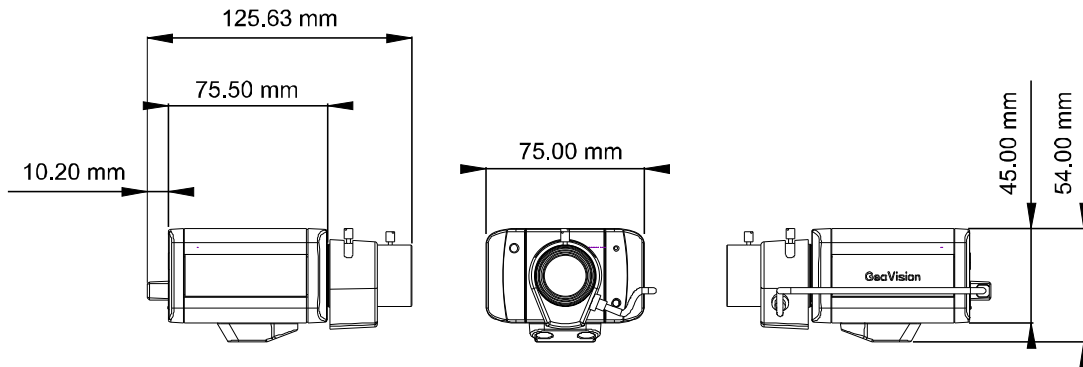

### SPECIFICATIONS

Camera		
Image Sensor		1/3" progressive scan CMOS
Picture Elements		1280 (H) x 1024 (V)
Minimum Illumination	Color	0.15 Lux (1/30 sec), 0.08 Lux (1/5 sec)
	B/W	0.08 Lux (1/30 sec), 0.04 Lux (1/5 sec)
	IR ON	0 Lux
Shutter Speed		Automatic, Manual (1/5 ~ 1/8000 sec)
White Balance		Automatic, Manual (2800K ~ 8500K)
Lens		
Megapixel		Yes
Day/Night		Yes (with removable IR-cut filter)
Lens Type		Varifocal
Focal Length		2.8 ~ 12 mm
Maximum Aperture		F / 1.4
Mount		CS Mount
Image Format		1/3"
Angle of view	Diagonal	115° ~ 45.3°
	Horizontal	92° ~ 27.2°
	Vertical	69° ~ 20.4°